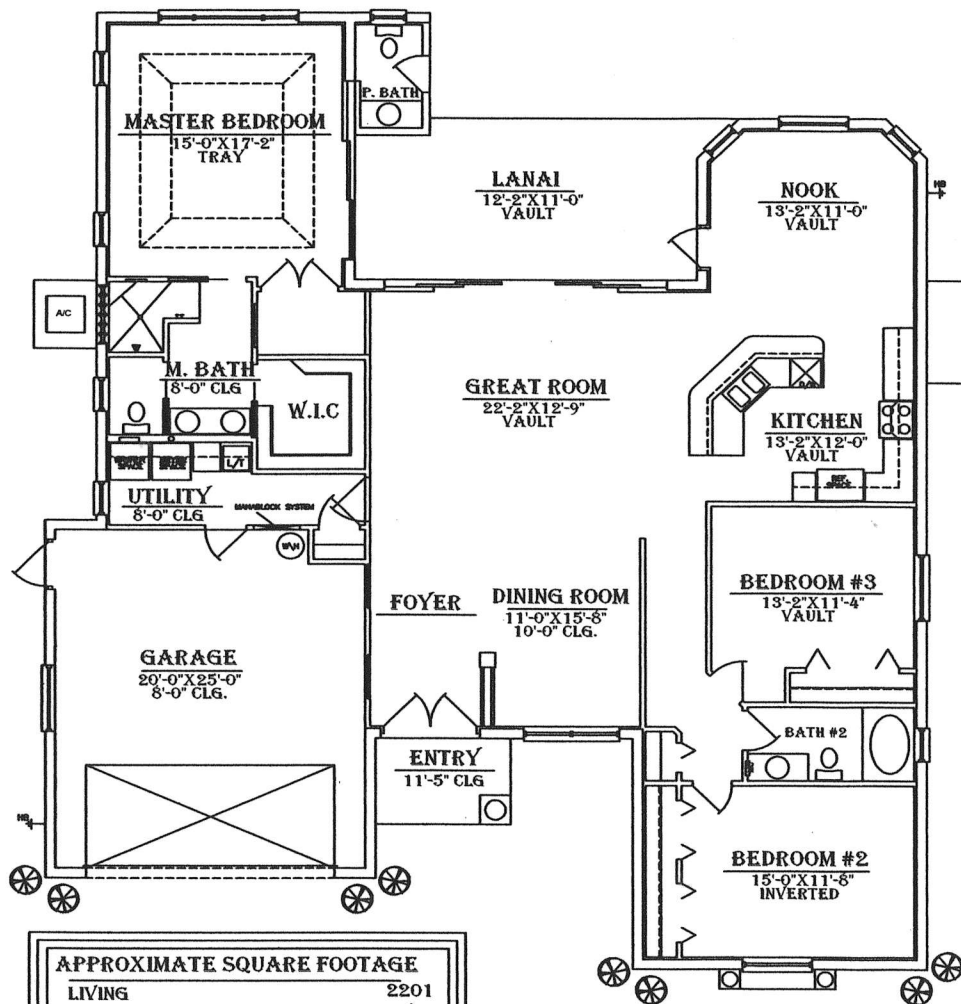

License #CBC1253399

SUNSEEKER

APPROXIMATE SQUARE FOOTAGE	
LIVING	2201
GARAGE	489
LANAI	242
ENTRY	51
POOL BATH	40
TOTAL	3023

"Building Dreams & Relationships"