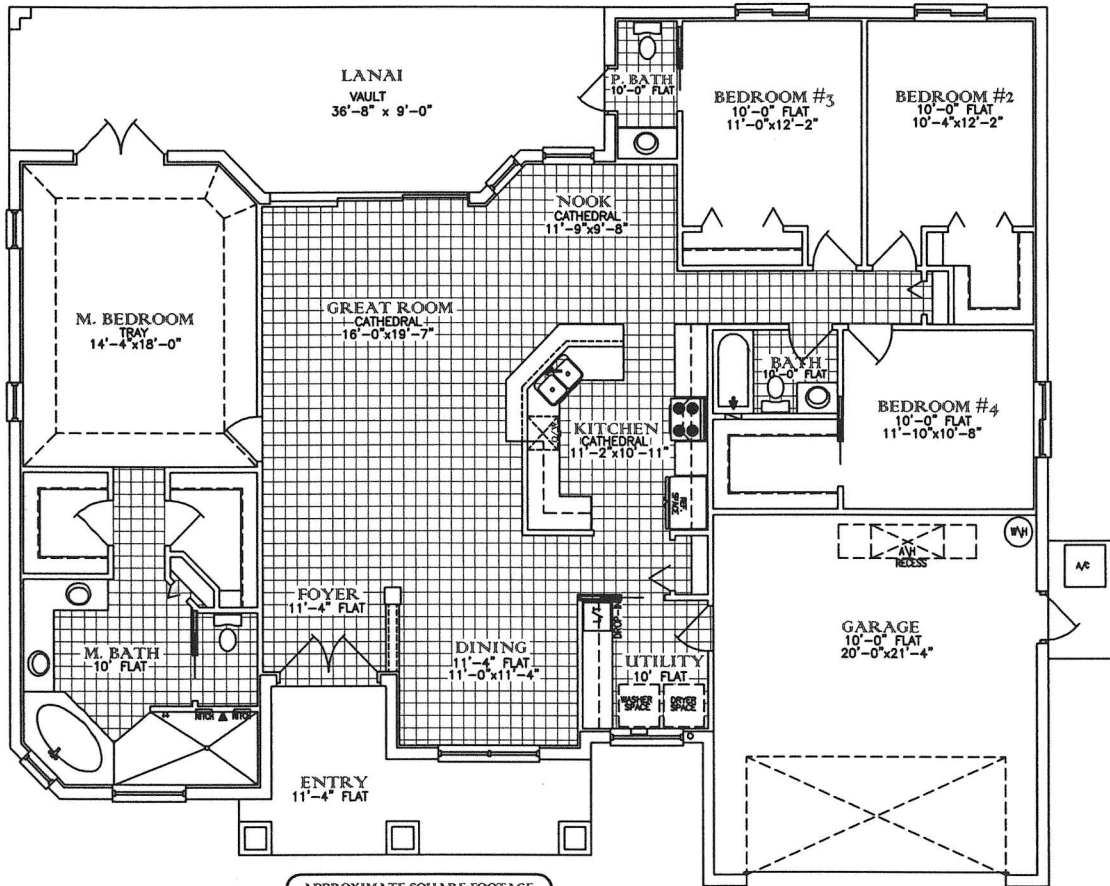

# SAND DOLLAR

APPROXIMATE SQUARE FOOTAGE	
LIVING	2203
GARAGE	460
LANAI	351
ENTRY	149
<b>TOTAL</b>	<b>3163</b>

*"Building Dreams & Relationships"*

Phone: (941) 475-6680

[www.TruxPreferredConstruction.com](http://www.TruxPreferredConstruction.com)