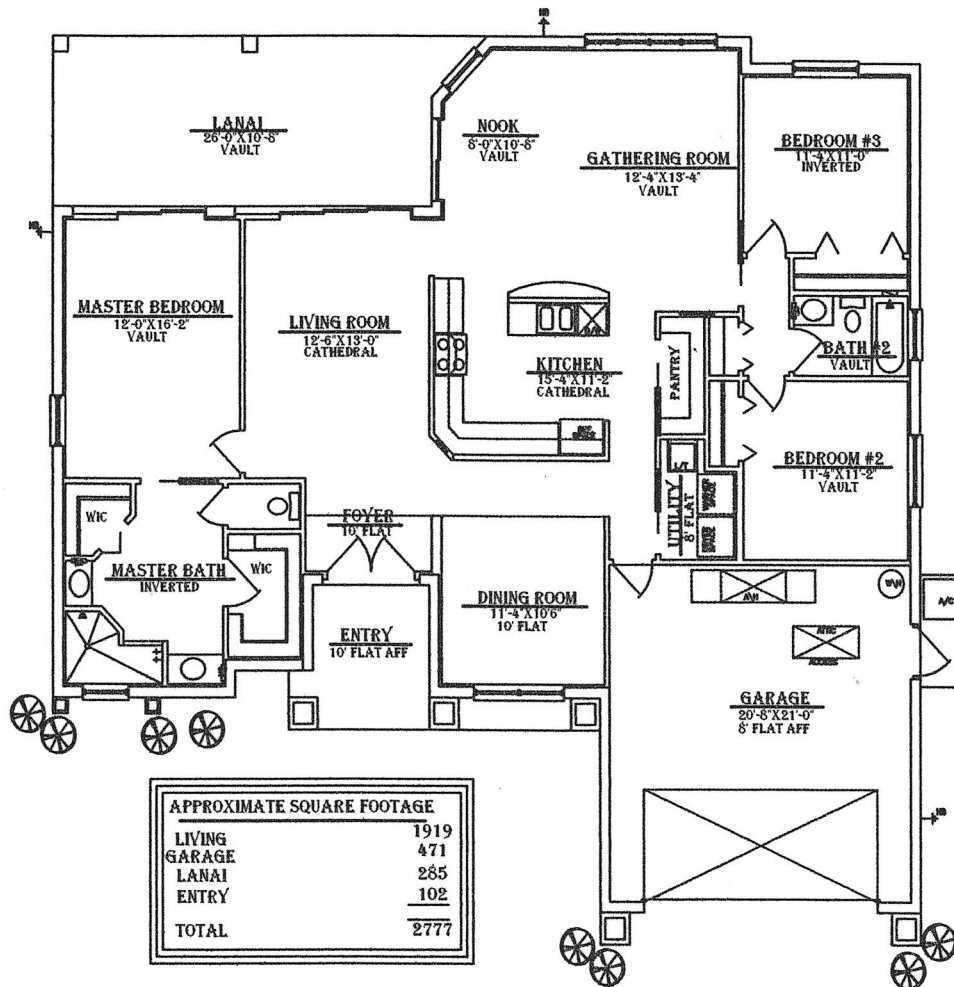

License #CBC1253399

ROYAL PALM

"Building Dreams & Relationships"

Phone: (941) 475-6680
www.TruxPreferredConstruction.com
 3797 S. Access Road, Englewood FL 34224