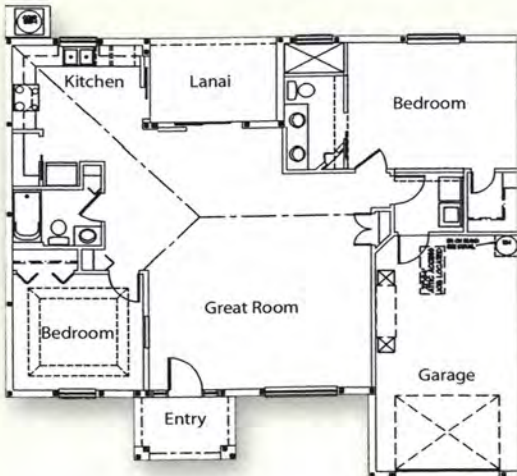

579 South Indiana Avenue Suite A
Englewood, FL 34223