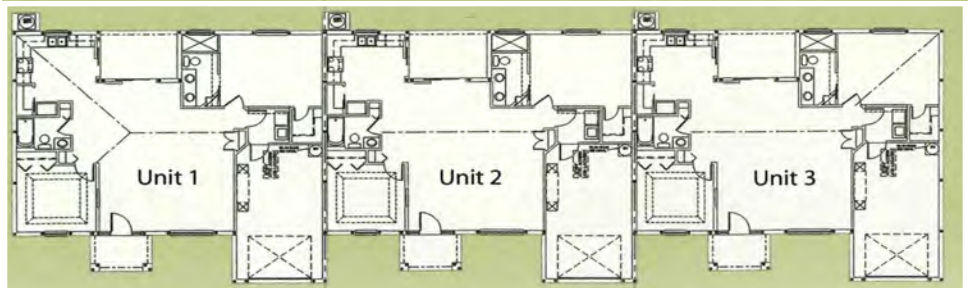

579 South Indiana Avenue Suite A
Englewood, FL 34223